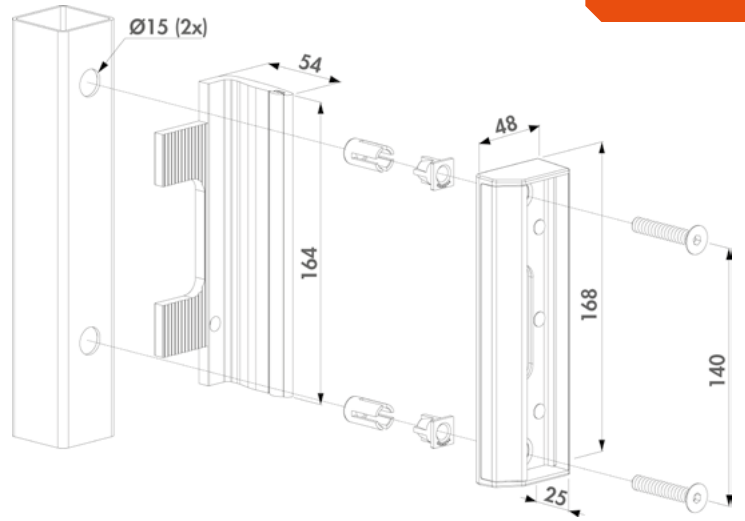

SCAN FOR
MORE INFO

SAKLOQ

LOCINOX[®]

Let's make it better together

Adjustable keep
out of stainless steel

500 K CYCLES

STAINLESS MATERIAL

PREMIUM QUALITY

Find out more: locinox.com | help@locinox.com

SCAN FOR
MORE INFO

LOCINOX[®]

SAKLQF

Adjustable keep out of stainless steel

Stainless steel keep with polyamide finishing used as standard for all your gates (garden, ornamental, industrial,...). The unique Quick-Fix ensures a fast and strong mounting. The adjustable, aluminium stop plate with rubber accepts different gate profiles from 40 to 60 mm width. Redesigned to make the strike accept the latchbolt easier.

Specifications

- Stainless steel bolt receiver
- Extruded stop plate in aluminium with rubber strip
- Easy left or right changing
- Innovative Quick-Fix mounting
- Adjustable for gate profiles: 40-60 mm width
- For rectangular and round profiles